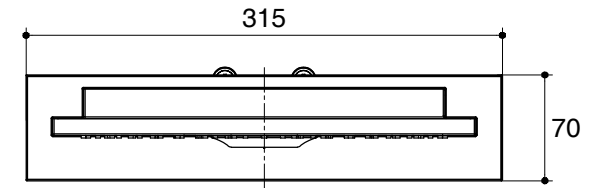

Dimensions are approximate.

Unit: mm

SKU	K-72830X-L
Name	BEITOU
Description	WALL-MOUNT SHOWERHEAD

KOHLER

*The recommended dimension for installation can be adjusted according to user preferences and layout.