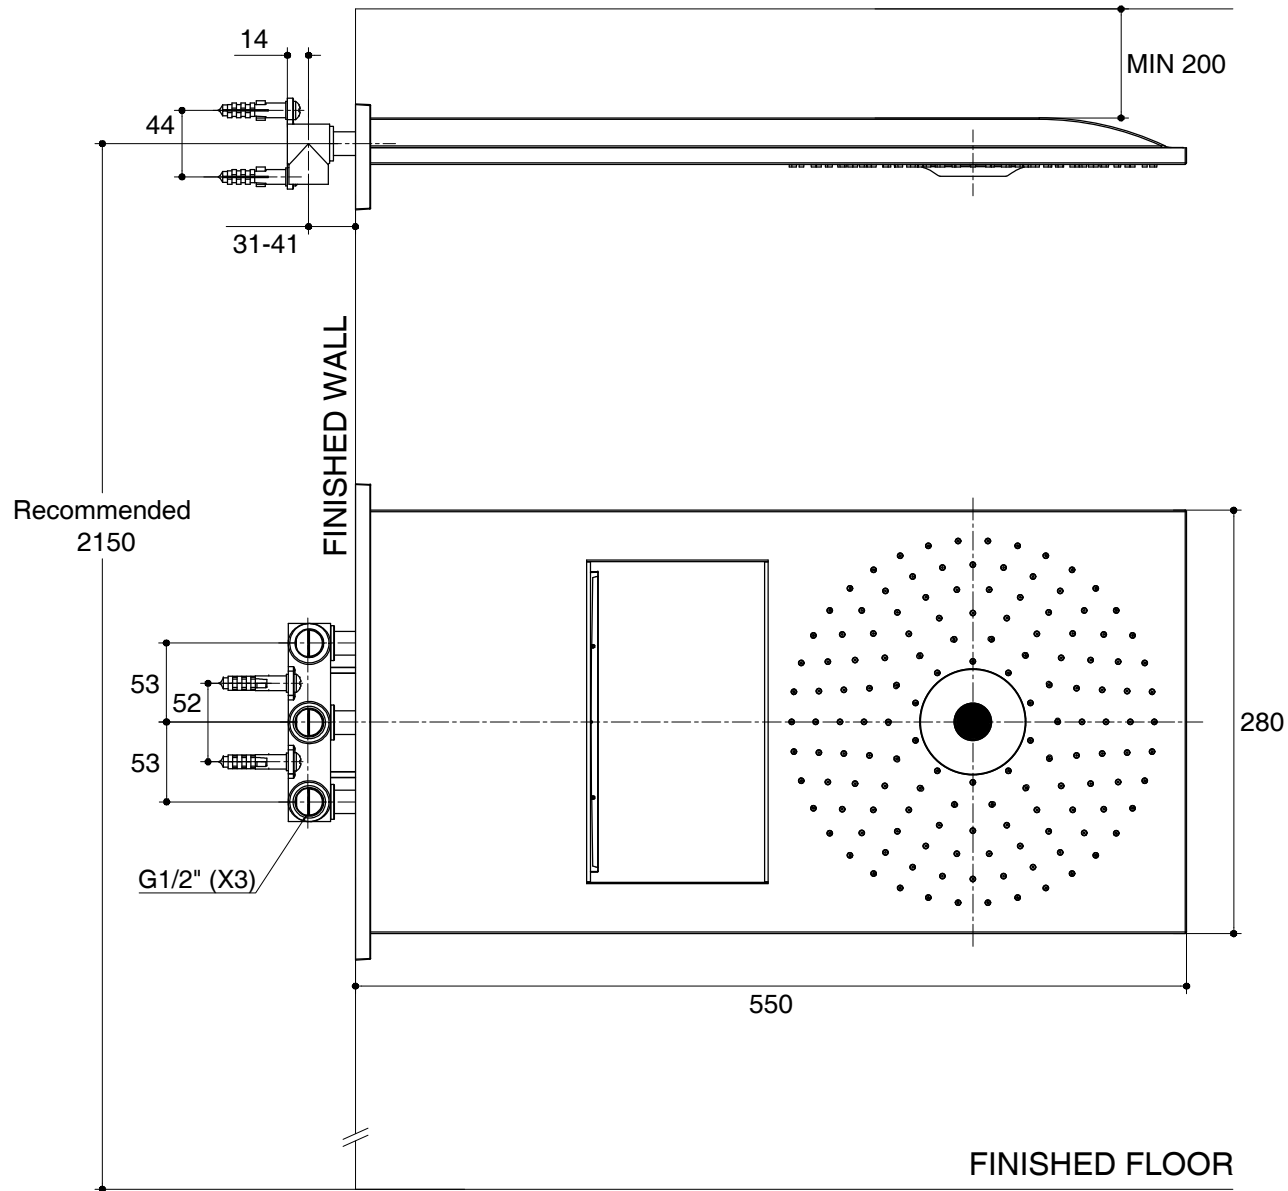

Dimensions are approximate.

Unit: mm

SKU	K-72830X-L
Name	BEITOU
Description	WALL-MOUNT SHOWERHEAD

KOHLER

*The recommended dimension for installation can be adjusted according to user preferences and layout.